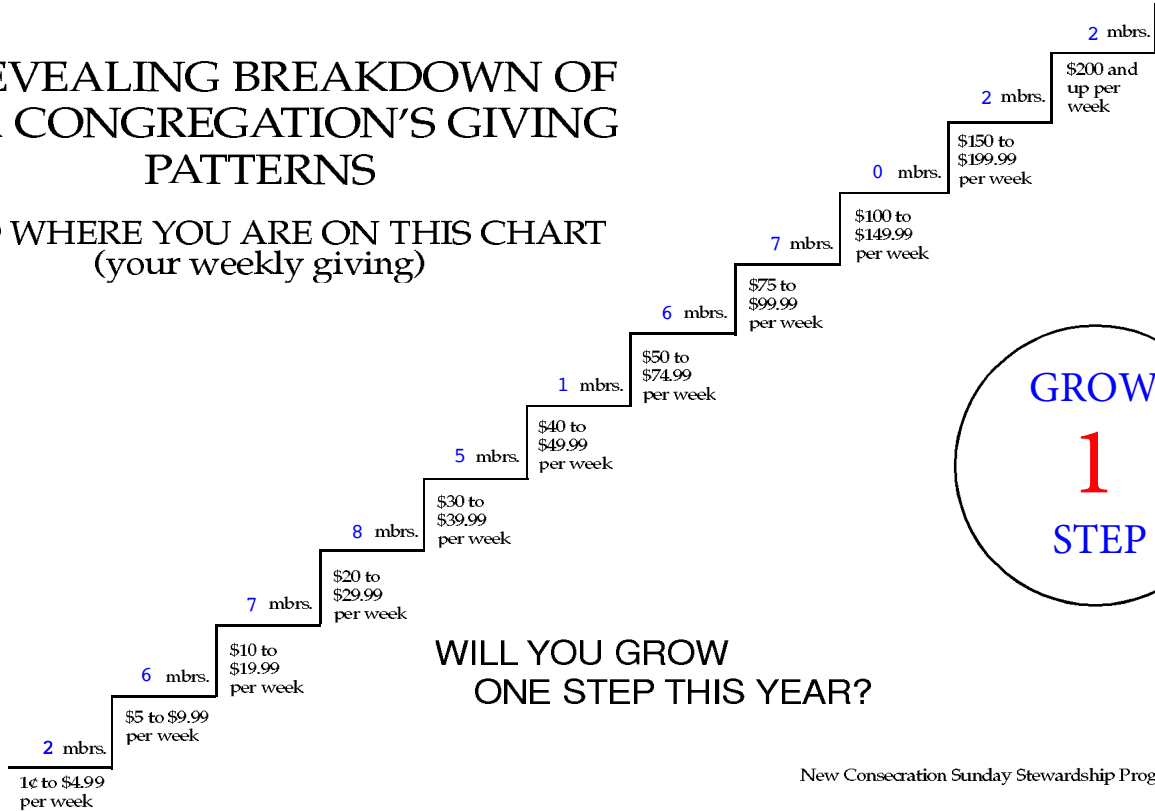

A REVEALING BREAKDOWN OF OUR CONGREGATION'S GIVING PATTERNS

FIND WHERE YOU ARE ON THIS CHART
(your weekly giving)

New Consecration Sunday Stewardship Program.